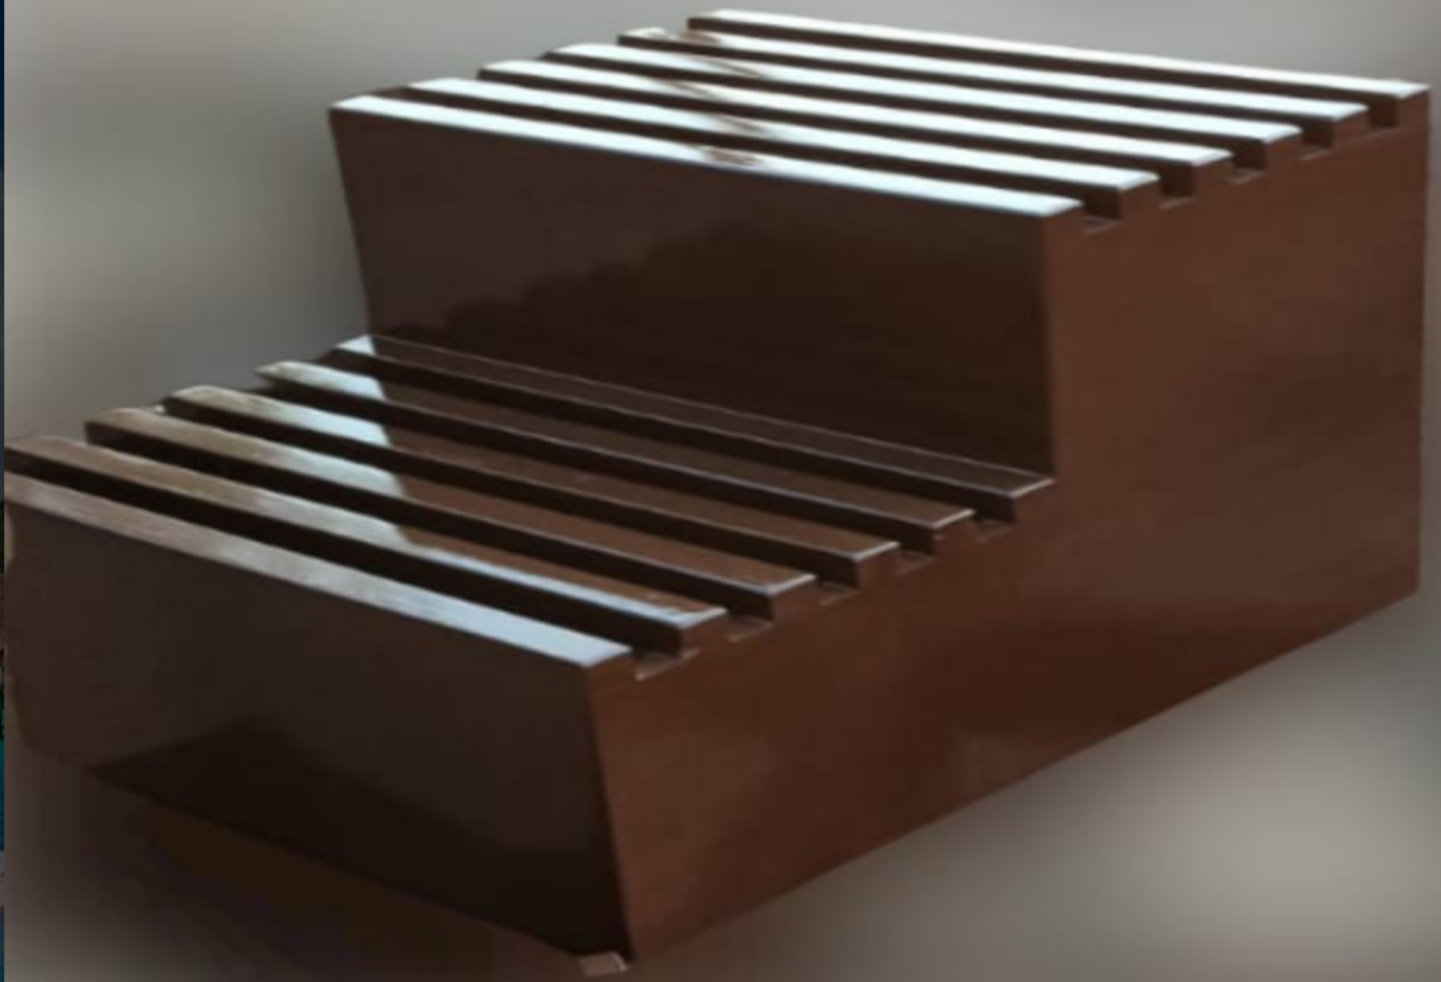

WOODEN STEP

RS 3500

Size 1.3F X 1.8F X 1F

ORDER NOW

*Best Quality
Gives confidence*

AYURDHARA AYURVEDIC EQUIPMENT Vadodara-Gujarat