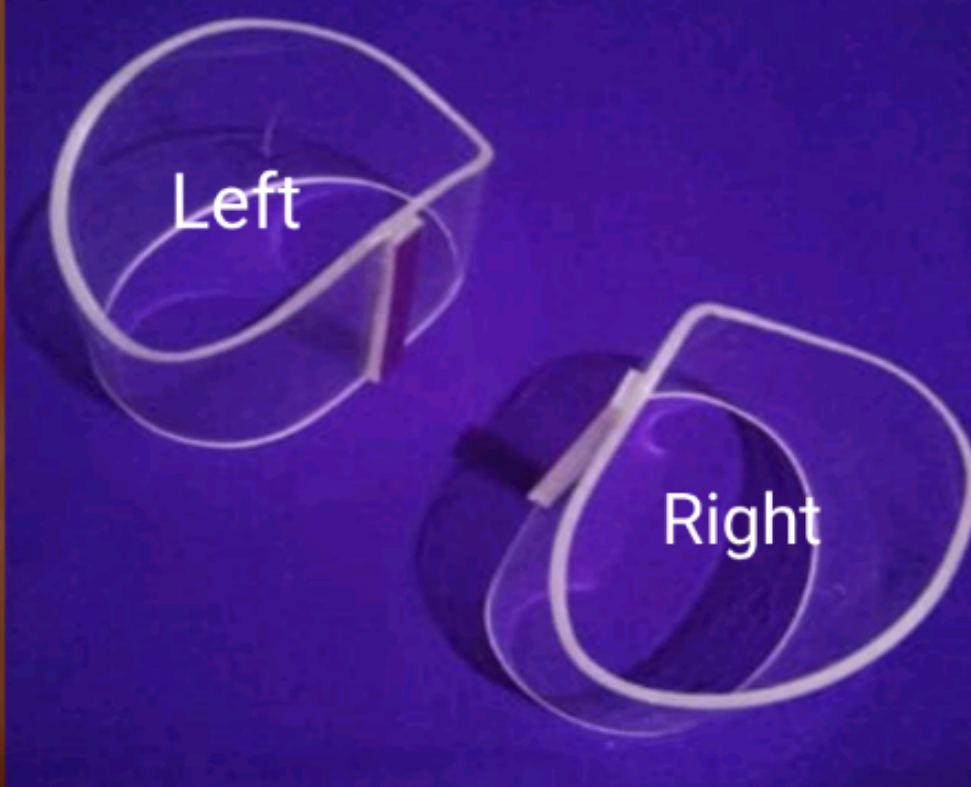

Shirodhara atechment-
move up and down

Size 30" X 31" X 99"

Rexine punch bedsheet

Ayurdhara Ayurvedic Equipment Vadodara-Gujarat

Acrelic

JANUBASTI MOLD

Acrelic janubasti yantra is ayurvedic treatment for knee pain and joint pain etc. long life and washeble and translate