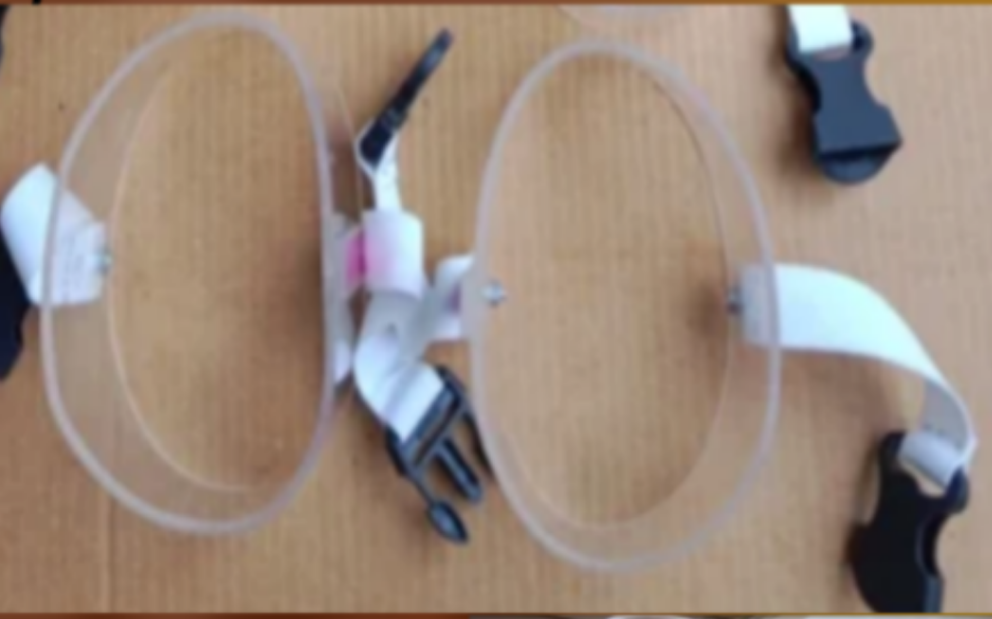

Acrelic **RS 650**
Standard Quality
JANU BASTI

Acrelic janubasti yantra
Is used in the treatment
of knee and joint pain
Long life and washeble
and transferen basti
heavy material

Ayurveda is science
of our life

Goods is well as cheap

966 450 3627

ayurdharaequip.com

AYURDHARA AYURVEDIC EQUIPMENT Vadodara-Gujarat