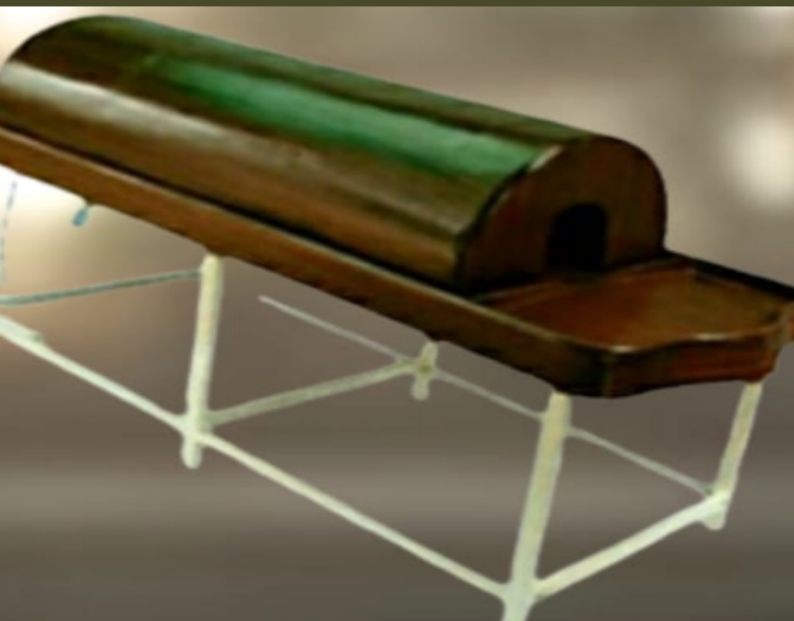

This regular masage table-06 is made of fiber top and doom, iron frem. There is wooden type design in it. Powder coating colour. Strong strength and long life